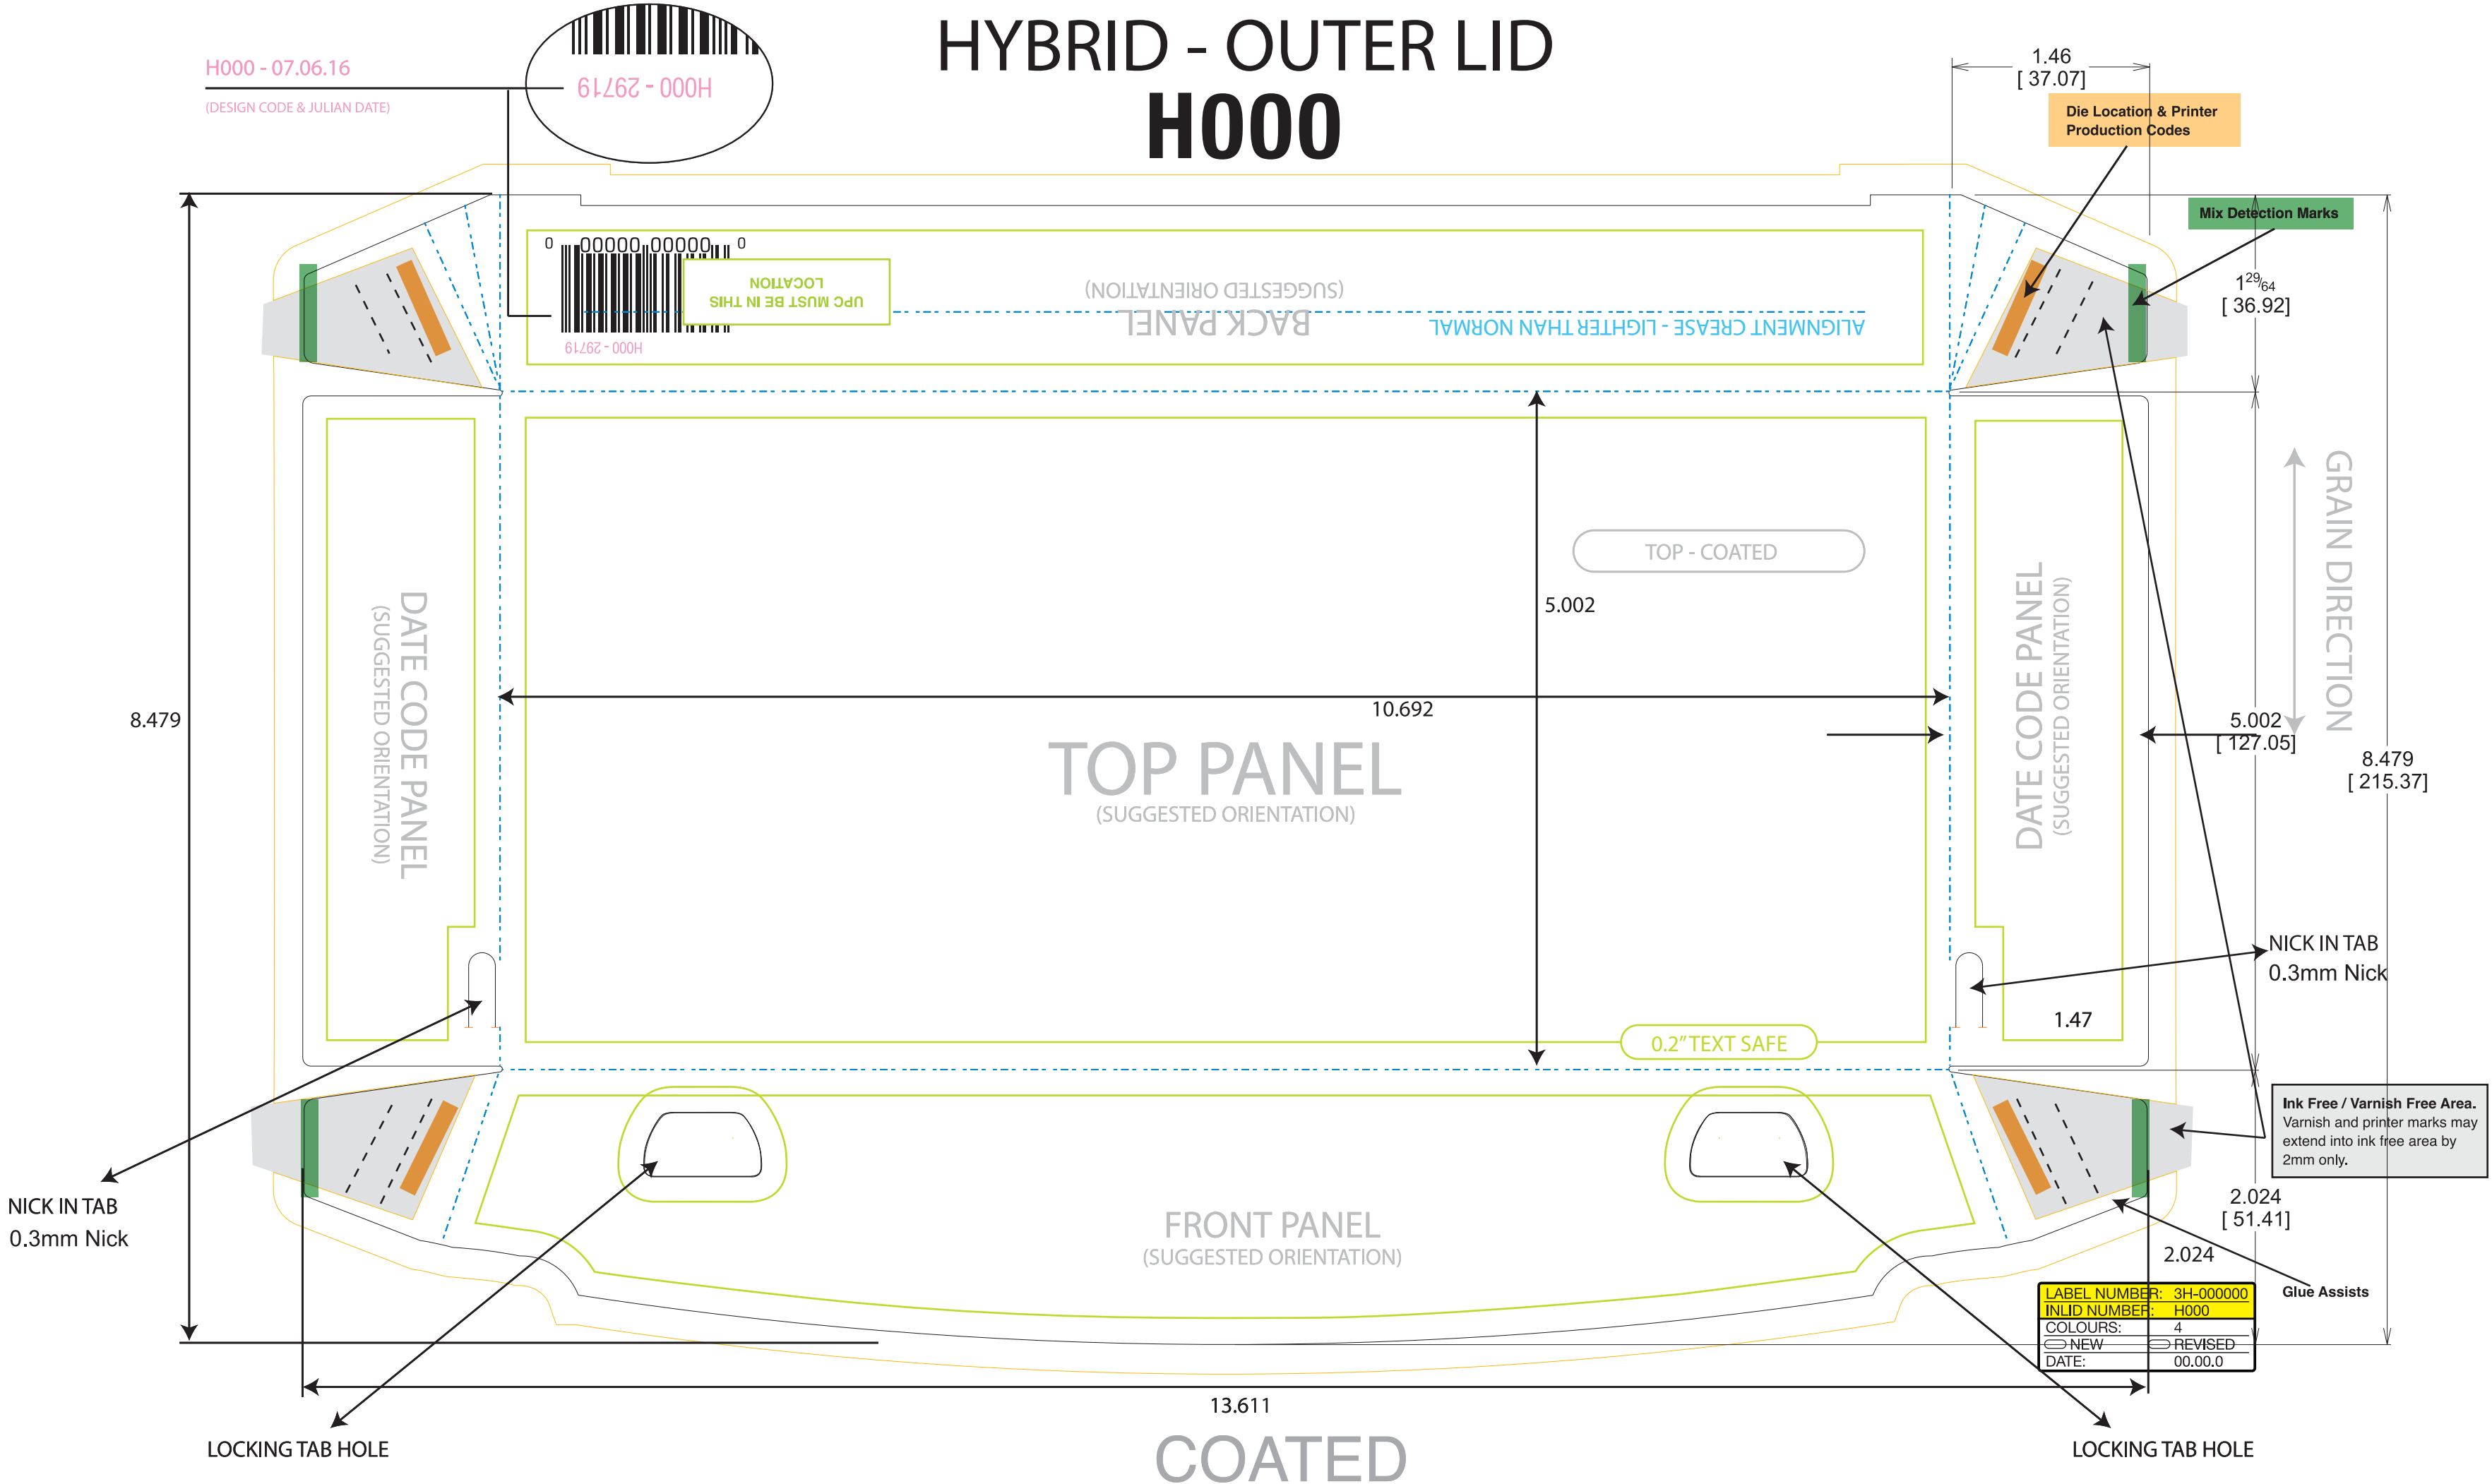

HYBRID - OUTER LID

H000

H000 - 07.06.16
(DESIGN CODE & JULIAN DATE)

LABEL NUMBER:	3H-000000
INLID NUMBER:	H000
COLOURS:	4
NEW	REVISED
DATE:	00.00.0

NOTE: ALL FONTS MUST BE SUPPLIED OR CONVERTED TO OUTLINES ON SUBMITTED ART.
ALL MEASUREMENTS ARE IN INCHES.

- WE DO NOT ACCEPT LOCKED FILES -

CLICHÉ NUMBER: (PRODUCTION CODE)
ITEM CODES ARE SPECIFIED BY HARTMANN
CORRESPONDING INLID NUMBERS ARE PRINTED ABOVE
OR BESIDE UPC CODE - AT 6PT TYPE, IN BLACK OR WHITE
UNLESS OTHERWISE SPECIFIED BY CUSTOMER.