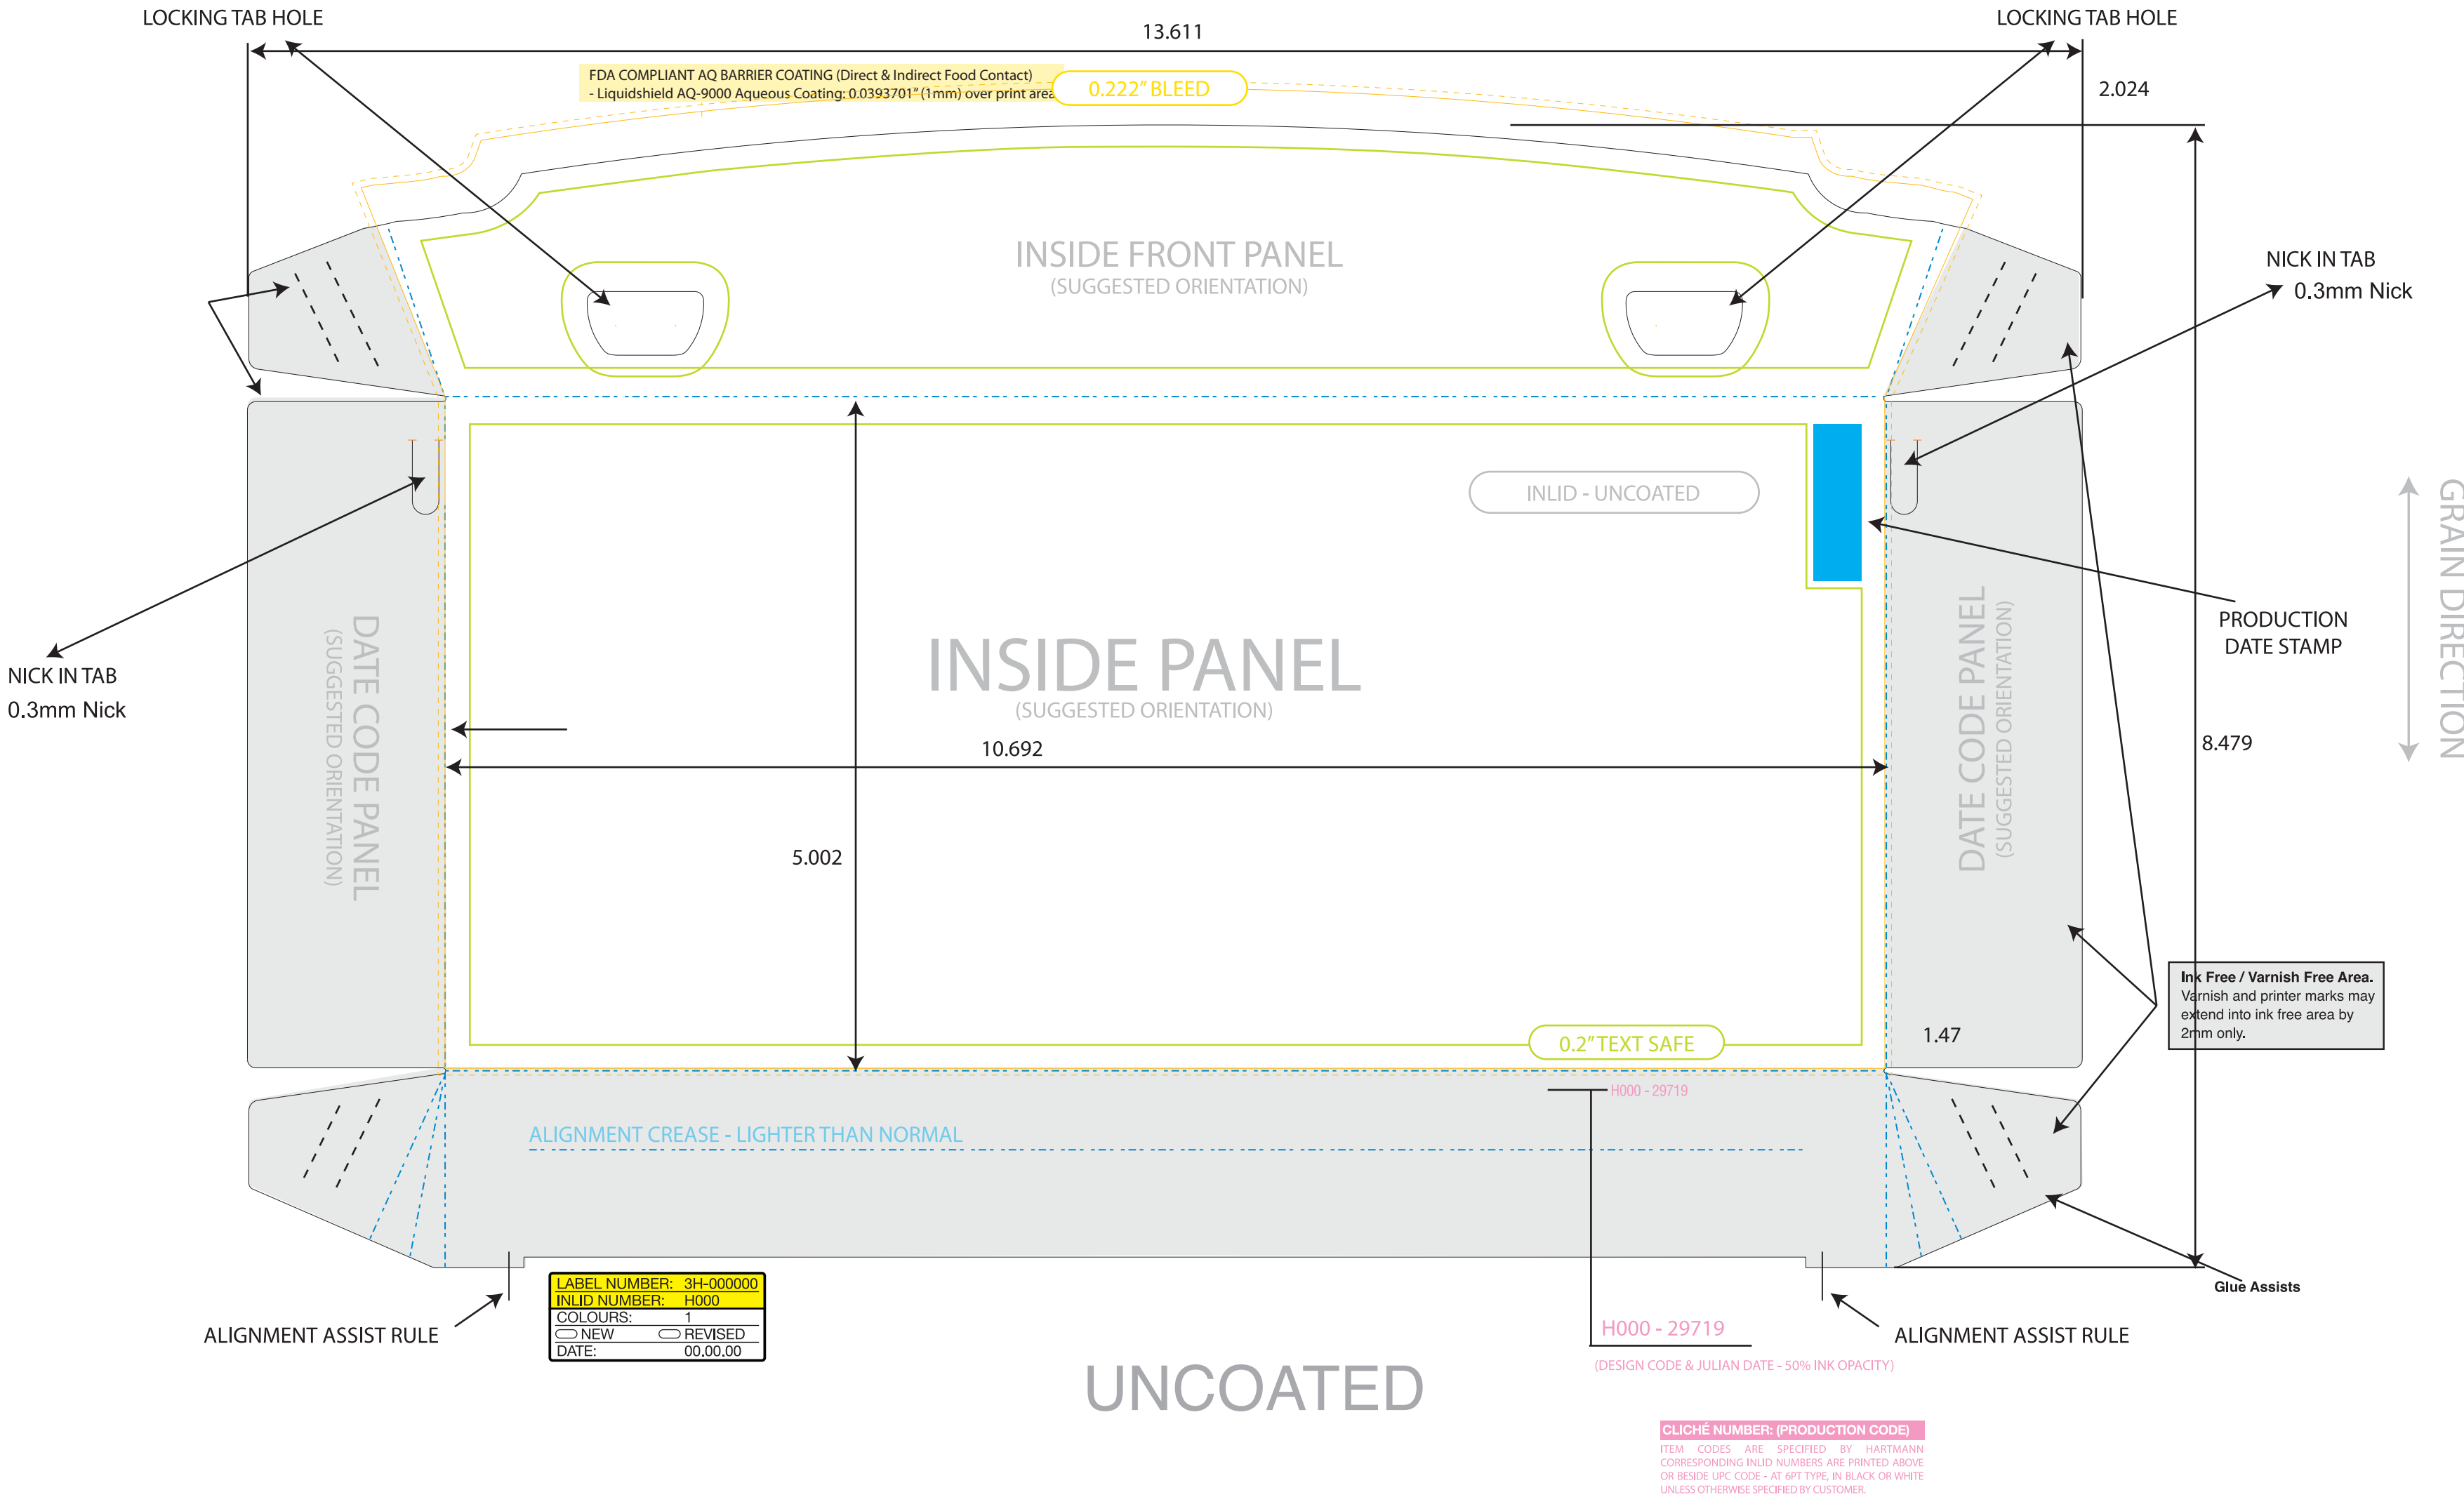

HYBRID - INSIDE LID

LABEL NUMBER: 3H-000000	
INLID NUMBER: H000	
COLOURS: 1	
NEW	REVISED
DATE: 00.00.00	

H000 - 29719
 (DESIGN CODE & JULIAN DATE - 50% INK OPACITY)

CLICHÉ NUMBER: (PRODUCTION CODE)
 ITEM CODES ARE SPECIFIED BY HARTMANN
 CORRESPONDING INLID NUMBERS ARE PRINTED ABOVE
 OR BESIDE UPC CODE - AT 6PT TYPE, IN BLACK OR WHITE
 UNLESS OTHERWISE SPECIFIED BY CUSTOMER.

NOTE: ALL FONTS MUST BE SUPPLIED OR CONVERTED TO OUTLINES ON SUBMITTED ART.
 ALL MEASUREMENTS ARE IN INCHES.

- WE DO NOT ACCEPT LOCKED FILES -