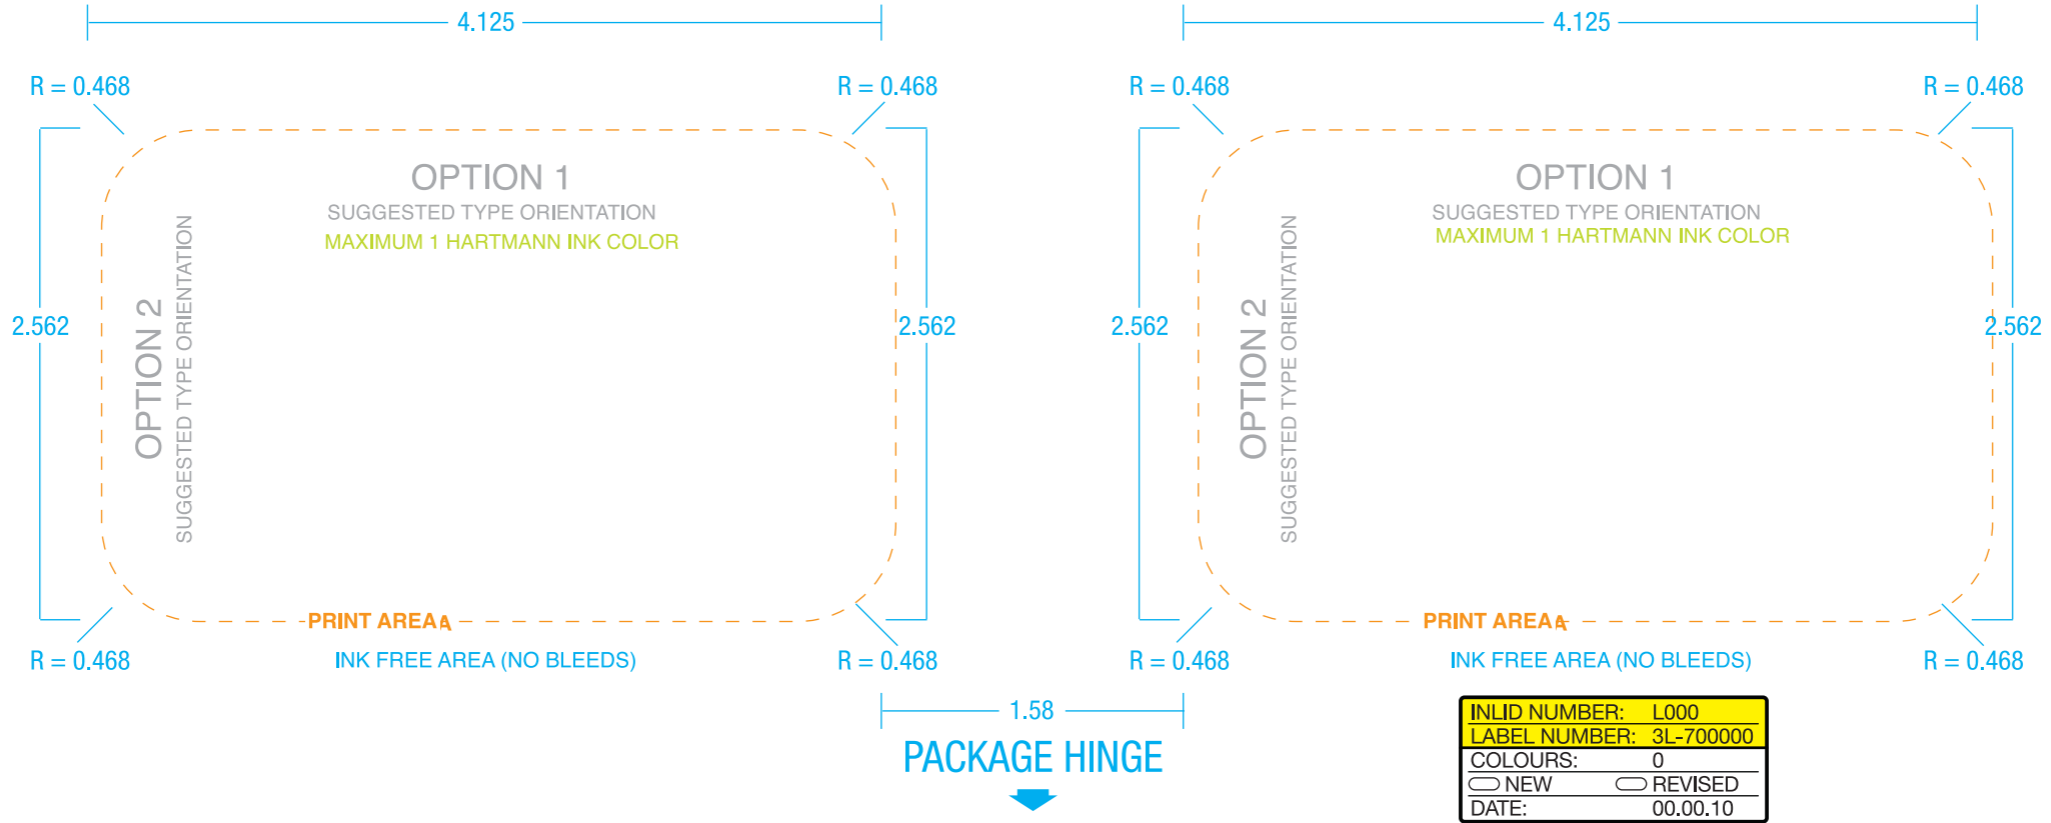

TOP OF PACKAGE

NOTE: ALL FONTS MUST BE SUPPLIED OR CONVERTED TO OUTLINES ON SUBMITTED ART.
ALL MEASUREMENTS ARE IN INCHES.

- WE DO NOT ACCEPT LOCKED FILES -

CLICHÉ NUMBER / COLOUR CODES
CSR88-L000 / 1000
V2 / V3